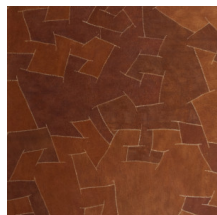

## Technical specifications

Reference	<a href="#">pan. 222</a>
Product category	Couture
Composition	Natural wallcovering on non-woven backing
Description	Random, hand-sewn patchwork of natural Bark Cloth on non-woven backing (sold in panels)
Dimensions	Panels: width $\pm$ 130 cm (51.18"), height $\pm$ 310 cm (3.39 yds)
Pattern repeat	Straight match 0 cm (0.00")
Remark	Each panel is a unique, handmade item. The patchwork is totally random and will vary from panel to panel
Adhesive	Arte Clearpro or a good quality dispersion adhesive
How to paste	Paste the wall
Light resistance	Moderate lightfastness
How to remove	Strippable
Fire retardant EU	B-s1, d0
Fire retardant US	Class A
Maintenance	Spongeable during hanging (dab away damp glue)

## Colourways (8)

pan. 215

pan. 216

pan. 217

pan. 218

pan. 219

pan. 220

pan. 221