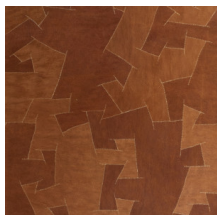

## Technical specifications

Reference	<a href="#">pan. 222</a>
Product category	Couture
Composition	Natural wallcovering on non-woven backing
Description	Random, hand-sewn patchwork of natural Bark Cloth on non-woven backing (sold in panels)
Dimensions	Panels: width $\pm$ 130 cm (51.18"), height $\pm$ 310 cm (3.39 yds)
Pattern repeat	Straight match 0 cm (0.00")
Remark	Each panel is a unique, handmade item. The patchwork is totally random and will vary from panel to panel
Adhesive	Arte Clearpro or a good quality dispersion adhesive
How to paste	Paste the wall
Light resistance	Moderate lightfastness
How to remove	Strippable
Fire retardant EU	B-s1, d0
Fire retardant US	Class A
Maintenance	Spongeable during hanging (dab away damp glue)

## Colourways (8)

pan. 215

pan. 216

pan. 217

pan. 218

pan. 219

pan. 220

pan. 221