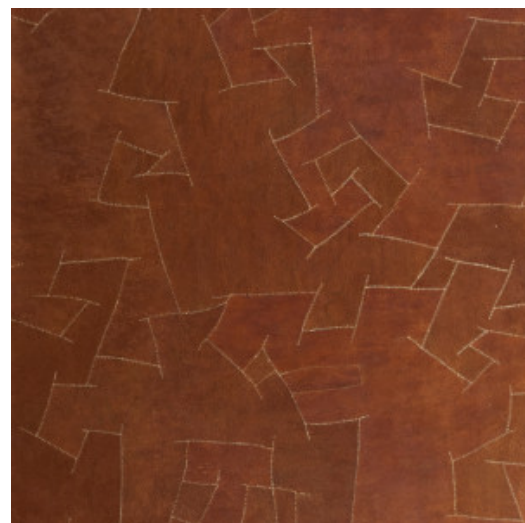

# ORANGE BARK / 3000

Collection Bark Cloth

## Technical specifications

Reference	<a href="#">pan. 222</a>
Product category	Couture
Composition	Natural wallcovering on non-woven backing
Description	Random, hand-sewn patchwork of natural Bark Cloth on non-woven backing (sold in panels)
Dimensions	Panels: width $\pm$ 130 cm (51.18"), height $\pm$ 310 cm (3.39 yds)
Pattern repeat	Straight match 0 cm (0.00")
Remark	Each panel is a unique, handmade item. The patchwork is totally random and will vary from panel to panel
Adhesive	Arte Clearpro or a good quality dispersion adhesive
How to paste	Paste the wall
Light resistance	Moderate lightfastness
How to remove	Strippable
Fire retardant EU	B-s1, d0
Fire retardant US	Class A
Maintenance	Spongeable during hanging (dab away damp glue)