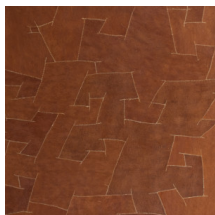

## Technical specifications

Reference	<a href="#">pan. 222</a>
Product category	Couture
Composition	Natural wallcovering on non-woven backing
Description	Random, hand-sewn patchwork of natural Bark Cloth on non-woven backing (sold in panels)
Dimensions	Panels: width $\pm$ 130 cm (51.18"), height $\pm$ 310 cm (3.39 yds)
Pattern repeat	Straight match 0 cm (0.00")
Remark	Each panel is a unique, handmade item. The patchwork is totally random and will vary from panel to panel
Adhesive	Arte Clearpro or a good quality dispersion adhesive
How to paste	Paste the wall
Light resistance	Moderate lightfastness
How to remove	Strippable
Fire retardant EU	B-s1, d0
Fire retardant US	Class A
Maintenance	Spongeable during hanging (dab away damp glue)

## Colourways (8)

pan. 215

pan. 216

pan. 217

pan. 218

pan. 219

pan. 220

pan. 221